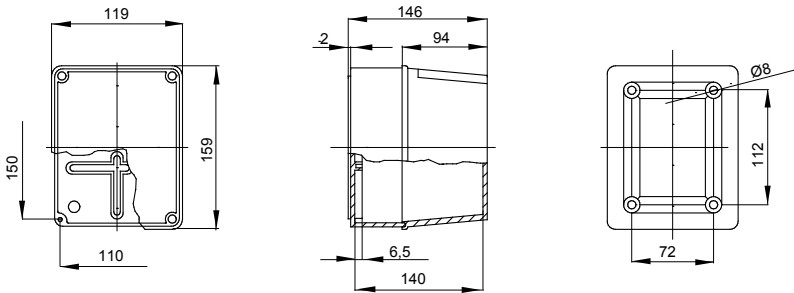

Range 44 CE - Surface-mounting watertight junction boxes in compliance with EN 60670-1 (CEI 23-48) and IEC 60670-22 (CEI 23-94) and made in high-performance technopolymers. The range includes versions with protection degree IP44, IP55, IP56 with smooth walls or with quick entry cable glands and different type of covers: blind / transparent, deep/plain, press-on/screw (in plastic, also 1/4 turn, or in metal). Available in different self-extinguishing materials (up to GWT 960 °C). Suitable for ordinary junctions, for special uses, and for industrial uses.

Insulation class	II (according to IEC 61140 standards)	Colour	Grey RAL 7035
IP degree	IP56	Material	Technopolymer GWPLAST 120
Mechanical resistance	IK08	Internal dim. LxHxD (mm)	150x110x140
Max Ø holes possible	29 mm	Lid screws (no. and type)	4 - Stainless steel
Application	Industrial uses	Glow Wire Test	650 °C
Lid	Deep screwed	Operating temperature	-25 +60 °C
Type of material	Halogen-free in compliance with EN 60754-2	Electrocod	02211
Thermo-pressure with ball	110 °C	Torque screws tightening	1.2 NM
Walls	Smooth	Accessories for insulation restoring	GW44622

#### DIMENSIONAL