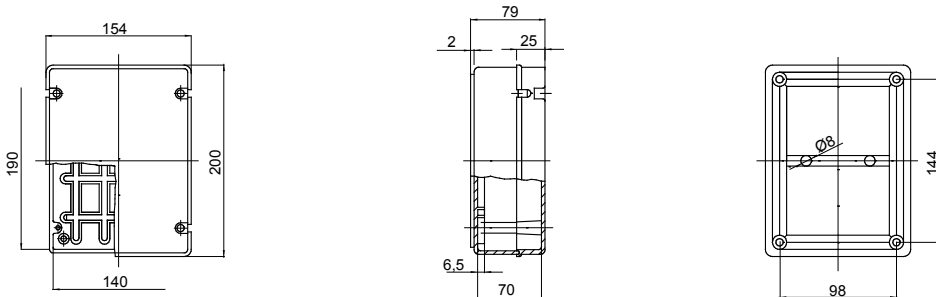

Insulation class	II (according to IEC 61140 standards)	Colour	Grey RAL 7035
IP degree	IP56	Material	Technopolymer GWPLAST 120
Mechanical resistance	IK08	Internal dim. LxHxD (mm)	190x140x70
Max Ø holes possible	37 mm	Lid screws (no. and type)	4 insul. sealable hinged
Application	Industrial uses	Glow Wire Test	650 °C
Lid	Low screwed	Operating temperature	-25 +60 °C
Type of material	Halogen-free in compliance with EN 60754-2	Electrocod	02211
Thermo-pressure with ball	110 °C	Torque screws tightening	1.8 NM
Walls	Smooth	Accessories for insulation restoring	GW44621, GW44622

BEHAVIOUR WITH CHEMICAL AND ATMOSPHERIC AGENTS

Saline solution	Acids		Bases		Solvents				Mineral oil	UV rays
	Concentrated	Diluted	Concentrated	Diluted	Hexane	Benzol	Acetone	Alcohol		
Resistant	Not resistant	Limited resistance	Not resistant	Limited resistance	Limited resistance	Not resistant	Not resistant	Limited resistance	Limited resistance	Limited resistance

DIMENSIONAL

TECHNICAL SYMBOLOGY

II (according to IEC 61140 standards)

IP

IP56

IK

IK08

GWT

650 °C

-25 +60 °C

HF
HALOGEN FREE

Halogen-free in compliance with EN 60754-2

110 °C

STANDARDS/APPROVALS

GEWISS S.p.A. Via A. Volta, 1
24069 Cenate Sotto - Bergamo - Italy
tel. +39 035 94 61 11 fax +39 035 94 69 09
Company subject to the management and coordination of Polifin S.p.A.

www.gewiss.com
sat@gewiss.com
Last update 02/05/2026

Data, measures, designs and pictures are shown only as informative purposes, and could be changed without previous notice