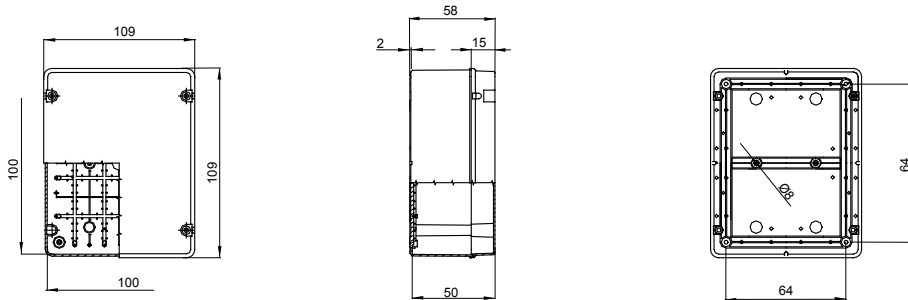

Range 44 CE - Surface-mounting watertight junction boxes in compliance with EN 60670-1 (CEI 23-48) and IEC 60670-22 (CEI 23-94) and made in high-performance technopolymers. The range includes versions with protection degree IP44, IP55, IP56 with smooth walls or with quick entry cable glands and different type of covers: blind / transparent, deep/plain, press-on/screw (in plastic, also 1/4 turn, or in metal). Available in different self-extinguishing materials (up to GWT 960 °C). Suitable for ordinary junctions, for special uses, and for industrial uses.

Insulation class	II (according to IEC 61140 standards)	Colour	Grey RAL 7035
IP degree	IP56	Material	Technopolymer GWPLAST 120
Mechanical resistance	IK08	Internal dim. LxHxD (mm)	100x100x50
Max Ø holes possible	29 mm	Lid screws (no. and type)	4 - Stainless steel
Application	Industrial uses	Glow Wire Test	650 °C
Lid	Low screwed	Operating temperature	-25 +60 °C
Type of material	Halogen-free in compliance with EN 60754-2	Electrocod	02211
Thermo-pressure with ball	110 °C	Torque screws tightening	1 NM
Walls	Smooth	Accessories for insulation restoring	GW44622

DIMENSIONAL

TECHNICAL SYMBOLOGY

II (according to IEC 61140 standards)

IP

IP56

IK

IK08

GWT