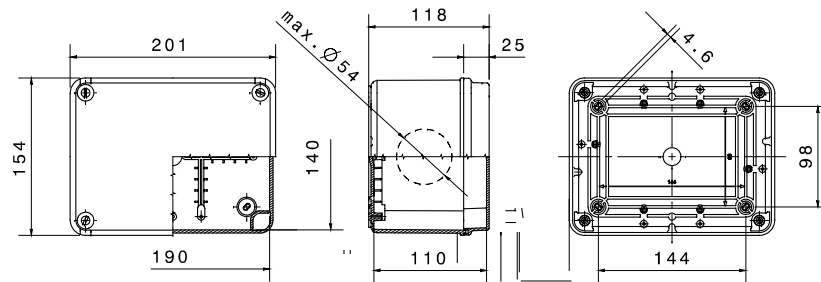

Range 44 CE - Surface-mounting watertight junction boxes in compliance with EN 60670-1 (CEI 23-48) and IEC 60670-22 (CEI 23-94) and made in high-performance technopolymers. The range includes versions with protection degree IP44, IP55, IP56 with smooth walls or with quick entry cable glands and different type of covers: blind / transparent, deep/plain, press-on/screw (in plastic, also 1/4 turn, or in metal). Available in different self-extinguishing materials (up to GWT 960 °C). Suitable for ordinary junctions, for special uses, and for industrial uses.

Insulation class	II (according to IEC 61140 standards)	Colour	Grey RAL 7035
IP degree	IP56	Material	Technopolymer GWPLAST 75
Mechanical resistance	IK08	Effective height of bottom	83 mm
Internal dim. LxHxD (mm)	190x140x110	Max Ø holes possible	54 mm
Lid screws (no. and type)	4 insul. sealable hinged	Application	Ordinary junctions
Glow Wire Test	650 °C	Lid colour	Transparent
Lid	Low screwed	Operating temperature	-25 +60 °C
Type of material	Halogen-free in compliance with EN 60754-2	Electrocod	02210
Thermo-pressure with ball	85 °C	Torque screws tightening	1.8 NM
Type of bottom	High capacity	Walls	Smooth
Accessories for insulation restoring	GW44621, GW44622		

DIMENSIONAL

TECHNICAL SYMBOLOGY

II (according to IEC 61140 standards)

IP

IP56

IK

IK08

-25 +60 °C