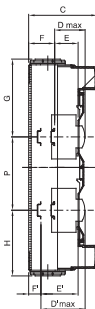

German standard wall mounting enclosure equipped with bipolar terminal blocks and two interchangeable flanges (2 flanges with knock-out elements).

Insulation class	II	Colour	Grey RAL 7035
Outer dim. LxHxD (mm)	298x420x140	IP degree	IP65
Installation	Wall mounting	Mechanical resistance	IK07
Door colour	Smoked Transparent	Terminal block N (mm <sup>2</sup> )	(3x25)+(10x10)
Terminal block T (mm <sup>2</sup> )	(3x25)+(10x10)	No. of modules EN 50022	24 (12X2)
Glow Wire Test	750 °C	Standard	IEC EN 60670-1; IEC EN 60670-24; DIN VDE 0603-1
Operating temperature	-25 +60 °C	Thermo-pressure with ball	70 °C
Pole 1 (mm <sup>2</sup> )	N (3x35) + (10x10)	Pole 2 (mm <sup>2</sup> )	E (3x35) + (10x10)

### DIMENSIONAL

1	2	3	4
M16	M20	M25	M32

	Codice	A	B	C	B	E	F	G	H	P	D <sub>max</sub>	E'	F'	NR	I	L
12M	GW 40 113 GW 40 123	278						126.5	151.5	/						161
24M	GW 40 114 GW 40 124	438	288	140	75	48	48	156.5	131.5	150	102	75	21	4	320	200
36M	GW 40 115 GW 40 125	588						156.5	131.5	150						494