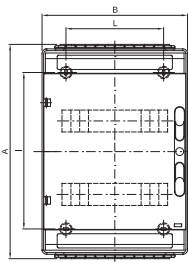

German standard wall mounting enclosure equipped with bipolar terminal blocks and two interchangeable flanges (2 flanges with knock-out elements).

Insulation class	II	Colour	Grey RAL 7035
Outer dim. LxHxD (mm)	298x420x140	IP degree	IP65
Installation	Wall mounting	Mechanical resistance	IK07
Door colour	Smoked Transparent	Terminal block N (mm <sup>2</sup> )	(3x25)+(10x10)
Terminal block T (mm <sup>2</sup> )	(3x25)+(10x10)	No. of modules EN 50022	24 (12X2)
Glow Wire Test	750 °C	Standard	IEC EN 60670-1; IEC EN 60670-24; DIN VDE 0603-1
Operating temperature	-25 +60 °C	Thermo-pressure with ball	70 °C
Pole 1 (mm <sup>2</sup> )	N (3x35) + (10x10)	Pole 2 (mm <sup>2</sup> )	E (3x35) + (10x10)

### DIMENSIONAL

1	2	3	4
M16	M20	M25	M32

	Codice	A	B	C	B	E	F	G	H	P	D <sub>max</sub>	E'	F'	NR	I	L
12M	GW 40 113 GW 40 123	278						126.5	151.5	/						161
24M	GW 40 114 GW 40 124	438	288	140	75	48	48	156.5	131.5	150	102	75	21	4	320	200
36M	GW 40 115 GW 40 125	588						156.5	131.5	150						494