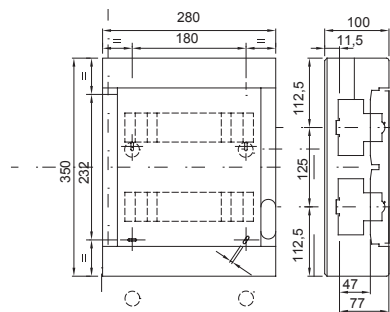

The IP40 protected decorative enclosures are available in sizes from 8 to 72M. They provide superior aesthetic integration and are equipped with screw wiring multipolar terminal blocks, 80 A IP 20. They are available with smoked transparent doors or with blank doors that can be equipped with safety lock, characterized by the "PUSH" opening and closing. The terminal blocks allow to create simple and neat wiring reducing the set-up time of the enclosure.

Insulation class	II (according to IEC 61140 standards)	Colour	White RAL 9016
Outer dim. LxHxD (mm)	280x350x100	IP degree	IP40
Dispersible power (W)	25	Mechanical resistance	IK08
Rated voltage	400 V	Door colour	Blank
Terminal blocks	80 A - IP20 bipolar holes with screws	No. of modules EN 50022	24 (12X2)
Rated current	125 A	Glow Wire Test	650 °C
Operating temperature	-25 +60 °C	Type of material	Halogen-free in compliance with EN 60754-2
Thermo-pressure with ball	70 °C	Accessories for insulation restoring	Screwcaps (GW44623) or fixing brackets in resin (GW44621)
Standard	EN 60670-1 (CEI 23-48) IEC60670-24 CEI 23-49	Insulation voltage	750 V
Pole 1 (mm²)	N/E 2x[(3x16) + (11x10)]	Pole 2 (mm²)	N/E 2x[(3x16) + (11x10)]

DIMENSIONAL

TECHNICAL SYMBOLOGY

II (according to IEC 61140 standards)

IP

IP40

IK

IK08

GWT