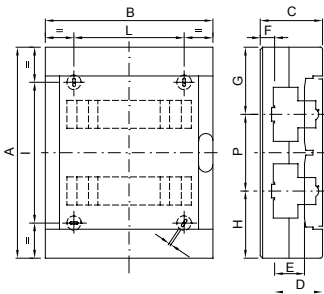

The IP40 protected decorative enclosures are available in sizes from 8 to 72M. They provide superior aesthetic integration and are equipped with screw wiring multipolar terminal blocks, 80 A IP 20. They are available with smoked transparent doors or with blank doors that can be equipped with safety lock, characterized by the "PUSH" opening and closing. The terminal blocks allow to create simple and neat wiring reducing the set-up time of the enclosure.

Insulation class	II (according to IEC 61140 standards)	Colour	White RAL 9016
Outer dim. LxHxD (mm)	280x350x100	IP degree	IP40
Dispersible power (W)	25	Mechanical resistance	IK08
Rated voltage	400 V	Door colour	Smoked Transparent
Terminal blocks	80 A - IP20 bipolar holes with screws	No. of modules EN 50022	24 (12X2)
Rated current	125 A	Glow Wire Test	650 °C
Operating temperature	-25 +60 °C	Type of material	Halogen-free in compliance with EN 60754-2
Thermo-pressure with ball	70 °C	Accessories for insulation restoring	Screwcaps (GW44623) or fixing brackets in resin (GW44621)
Standard	EN 60670-1 (CEI 23-48) IEC60670-24 CEI 23-49	Insulation voltage	750 V
Pole 1 (mm²)	N/E (3x16) + (11x10)	Pole 2 (mm²)	N/E (3x16) + (11x10)

### DIMENSIONAL

		A	B	C	D	E	F	G	H	P	D'	E'	F'	NR	I	L
24M	GW 40 047 GW 40 067	350	280	100	77	47	115	112.5	125	125	-	-	-	4	232	180
36M	GW 40 049 GW 40 069	400	400	130	76	48	37	125	125	150	102.5	74	10.5	4	282	300
54M	GW 40 051 GW 40 071	550	400	130	76	48	37	125	125	150	102.5	74	10.5	4	432	300
72M	GW 40 053 GW 40 073	850	400	150	76	48	57	187.5	187.5	150 175	102.5	74	30.5	6	303 303	300