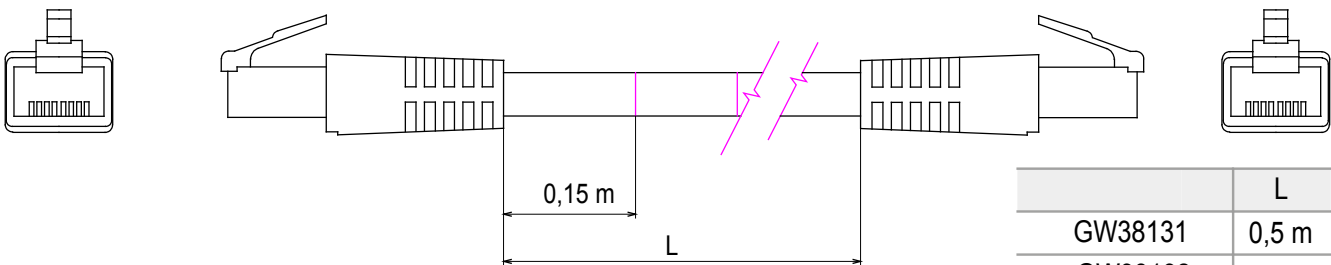

Complete system for the connection and distribution of LAN networks in residential and tertiary areas. The range includes fibre optic solutions, wall panels, floor cabinets and copper wiring products. To wire copper networks, Data Center offers RJ45 connectors and HDMI and USB couplers suitable for Gewiss civil series, permutation cords and UTP and FTP cables, offering installation flexibility and ease of wiring.

Category	Patch-cord	Description	RJ45 - RJ45
Use category	6	Cables type	UTP 24 AWG
System	UTP	Cable length	5 m
Colour	Grey	Electrocod	2972

DIMENSIONAL

	L
GW38131	0,5 m
GW38132	1 m
GW38133	2 m

STANDARDS/APPROVALS