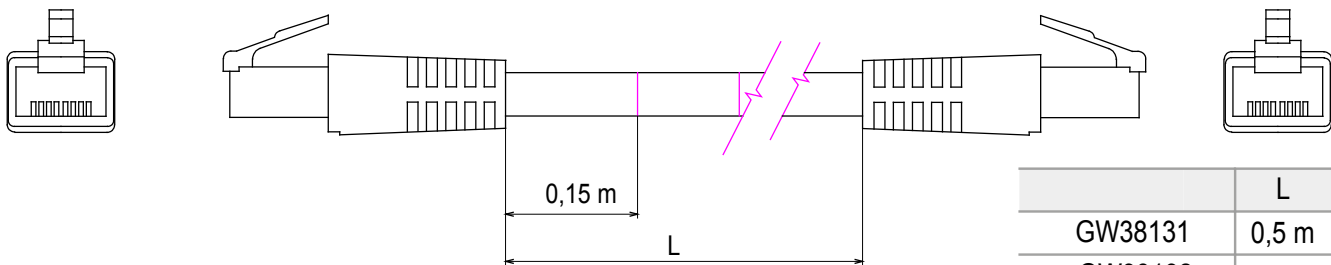

Complete system for the connection and distribution of LAN networks in residential and tertiary areas. The range includes fibre optic solutions, wall panels, floor cabinets and copper wiring products. To wire copper networks, Data Center offers RJ45 connectors and HDMI and USB couplers suitable for Gewiss civil series, permutation cords and UTP and FTP cables, offering installation flexibility and ease of wiring.

Category	Patch-cord	Description	RJ45 - RJ45
Use category	6	Cables type	UTP 24 AWG
System	UTP	Cable length	2 m
Colour	Grey	Electrocod	2972

DIMENSIONAL

	L
GW38131	0,5 m
GW38132	1 m
GW38133	2 m

STANDARDS/APPROVALS