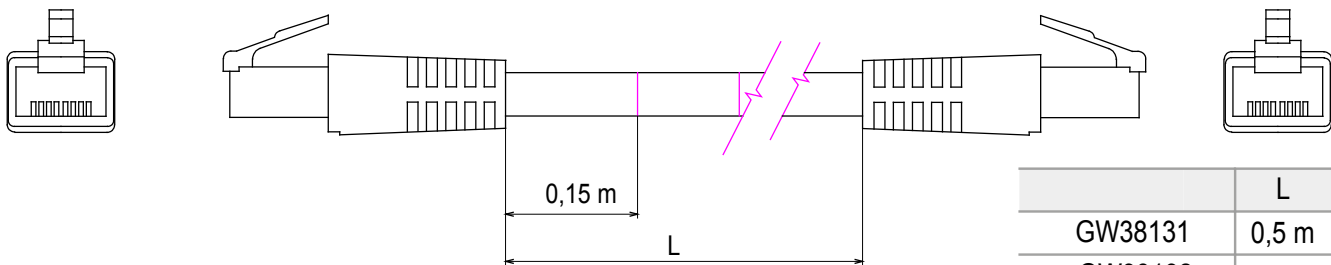

Category	Patch-cord	Description	RJ45 - RJ45
Use category	6	Cables type	UTP 24 AWG
System	UTP	Cable length	1 m
Colour	Grey	Electrocod	2972

### DIMENSIONAL

	L
GW38131	0,5 m
GW38132	1 m
GW38133	2 m