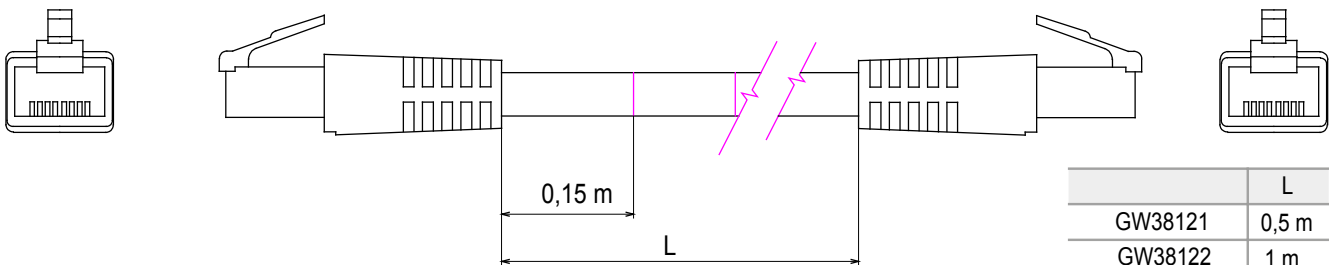

Complete system for the connection and distribution of LAN networks in residential and tertiary areas. The range includes fibre optic solutions, wall panels, floor cabinets and copper wiring products. To wire copper networks, Data Center offers RJ45 connectors and HDMI and USB couplers suitable for Gewiss civil series, permutation cords and UTP and FTP cables, offering installation flexibility and ease of wiring.

Category	Patch-cord	Description	RJ45 - RJ45
Use category	5e	Cables type	FTP 24 AWG
System	FTP	Cable length	5 m
Colour	Grey	Electrocod	2972

### DIMENSIONAL

	L
GW38121	0,5 m
GW38122	1 m
GW38123	2 m
GW38124	5 m