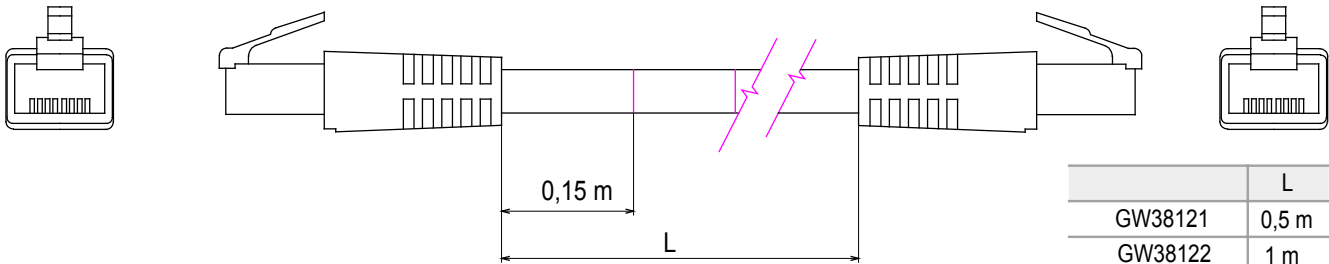

Complete system for the connection and distribution of LAN networks in residential and tertiary areas. The range includes fibre optic solutions, wall panels, floor cabinets and copper wiring products. To wire copper networks, Data Center offers RJ45 connectors and HDMI and USB couplers suitable for Gewiss civil series, permutation cords and UTP and FTP cables, offering installation flexibility and ease of wiring.

Category	Patch-cord	Description	RJ45 - RJ45
Use category	5e	Cables type	FTP 24 AWG
System	FTP	Cable length	2 m
Colour	Grey	Electrocod	2972

### DIMENSIONAL

	L
GW38121	0,5 m
GW38122	1 m
GW38123	2 m
GW38124	5 m