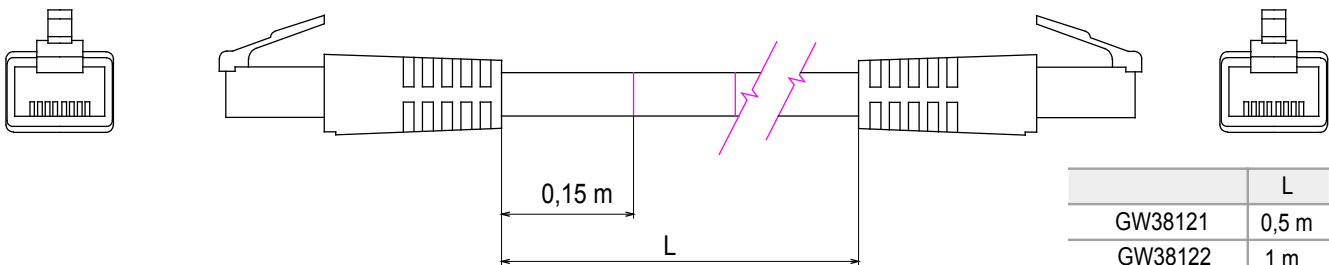

Complete system for the connection and distribution of LAN networks in residential and tertiary areas. The range includes fibre optic solutions, wall panels, floor cabinets and copper wiring products. To wire copper networks, Data Center offers RJ45 connectors and HDMI and USB couplers suitable for Gewiss civil series, permutation cords and UTP and FTP cables, offering installation flexibility and ease of wiring.

Category	Patch-cord	Description	RJ45 - RJ45
Use category	5e	Cables type	FTP 24 AWG
System	FTP	Cable length	1 m
Colour	Grey	Electrocod	2972

DIMENSIONAL

	L
GW38121	0,5 m
GW38122	1 m
GW38123	2 m
GW38124	5 m