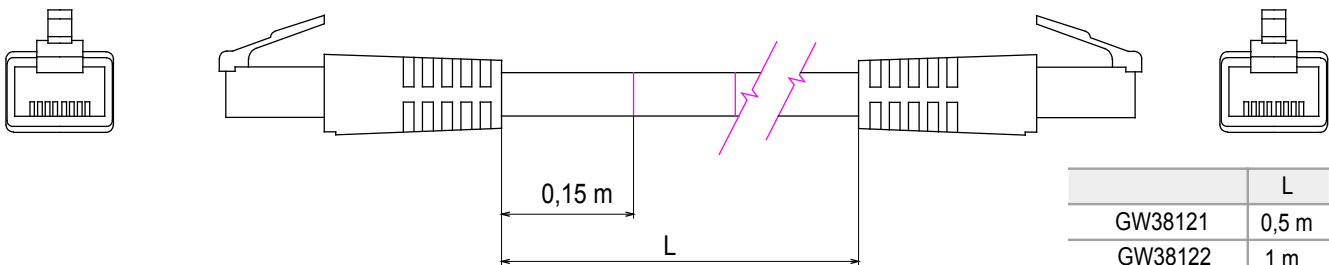

Complete system for the connection and distribution of LAN networks in residential and tertiary areas. The range includes fibre optic solutions, wall panels, floor cabinets and copper wiring products. To wire copper networks, Data Center offers RJ45 connectors and HDMI and USB couplers suitable for Gewiss civil series, permutation cords and UTP and FTP cables, offering installation flexibility and ease of wiring.

Category	Patch-cord	Description	RJ45 - RJ45
Use category	5e	Cables type	FTP 24 AWG
System	FTP	Cable length	0.5 m
Colour	Grey	Electrocod	2972

DIMENSIONAL

	L
GW38121	0,5 m
GW38122	1 m
GW38123	2 m
GW38124	5 m