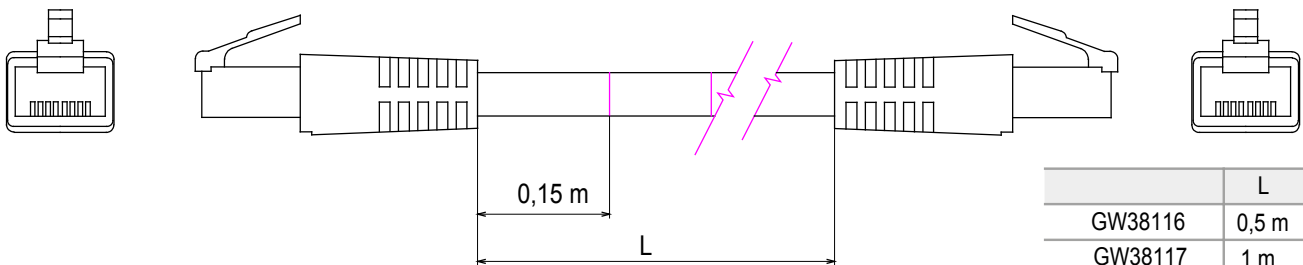

Complete system for the connection and distribution of LAN networks in residential and tertiary areas. The range includes fibre optic solutions, wall panels, floor cabinets and copper wiring products. To wire copper networks, Data Center offers RJ45 connectors and HDMI and USB couplers suitable for Gewiss civil series, permutation cords and UTP and FTP cables, offering installation flexibility and ease of wiring.

Category	Patch-cord	Description	RJ45 - RJ45
Use category	5e	Cables type	UTP 24 AWG
System	UTP	Cable length	5 m
Colour	Grey	Electrocod	2972

DIMENSIONAL

	L
GW38116	0,5 m
GW38117	1 m
GW38118	2 m
GW38118	5 m