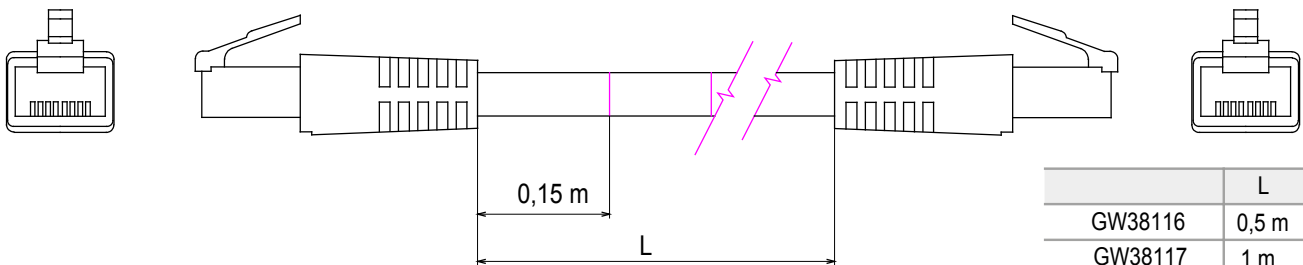

Complete system for the connection and distribution of LAN networks in residential and tertiary areas. The range includes fibre optic solutions, wall panels, floor cabinets and copper wiring products. To wire copper networks, Data Center offers RJ45 connectors and HDMI and USB couplers suitable for Gewiss civil series, permutation cords and UTP and FTP cables, offering installation flexibility and ease of wiring.

|              |            |              |             |
|--------------|------------|--------------|-------------|
| Category     | Patch-cord | Description  | RJ45 - RJ45 |
| Use category | 5e         | Cables type  | UTP 24 AWG  |
| System       | UTP        | Cable length | 2 m         |
| Colour       | Grey       | Electrocod   | 2972        |

### DIMENSIONAL

|         | L     |
|---------|-------|
| GW38116 | 0,5 m |
| GW38117 | 1 m   |
| GW38118 | 2 m   |
| GW38118 | 5 m   |