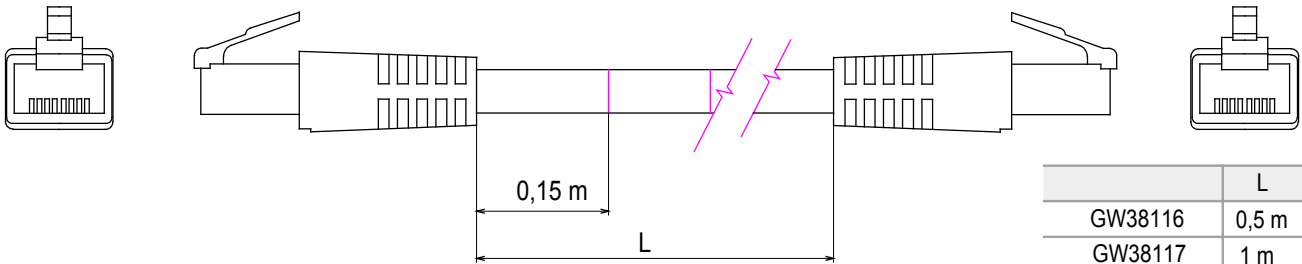

Complete system for the connection and distribution of LAN networks in residential and tertiary areas. The range includes fibre optic solutions, wall panels, floor cabinets and copper wiring products. To wire copper networks, Data Center offers RJ45 connectors and HDMI and USB couplers suitable for Gewiss civil series, permutation cords and UTP and FTP cables, offering installation flexibility and ease of wiring.

Category	Patch-cord	Description	RJ45 - RJ45
Use category	5e	Cables type	UTP 24 AWG
System	UTP	Cable length	1 m
Colour	Grey	Electrocod	2972

DIMENSIONAL

	L
GW38116	0,5 m
GW38117	1 m
GW38118	2 m
GW38118	5 m