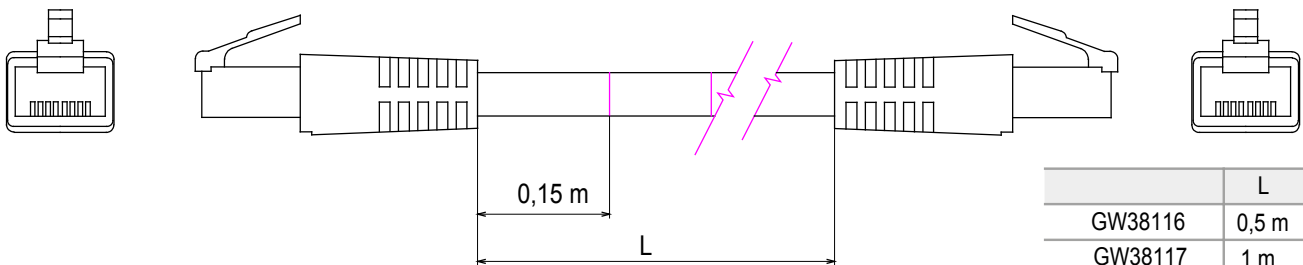

Complete system for the connection and distribution of LAN networks in residential and tertiary areas. The range includes fibre optic solutions, wall panels, floor cabinets and copper wiring products. To wire copper networks, Data Center offers RJ45 connectors and HDMI and USB couplers suitable for Gewiss civil series, permutation cords and UTP and FTP cables, offering installation flexibility and ease of wiring.

Category	Patch-cord	Description	RJ45 - RJ45
Use category	5e	Cables type	UTP 24 AWG
System	UTP	Cable length	0.5 m
Colour	Grey	Electrocod	2972

### DIMENSIONAL

	L
GW38116	0,5 m
GW38117	1 m
GW38118	2 m
GW38118	5 m