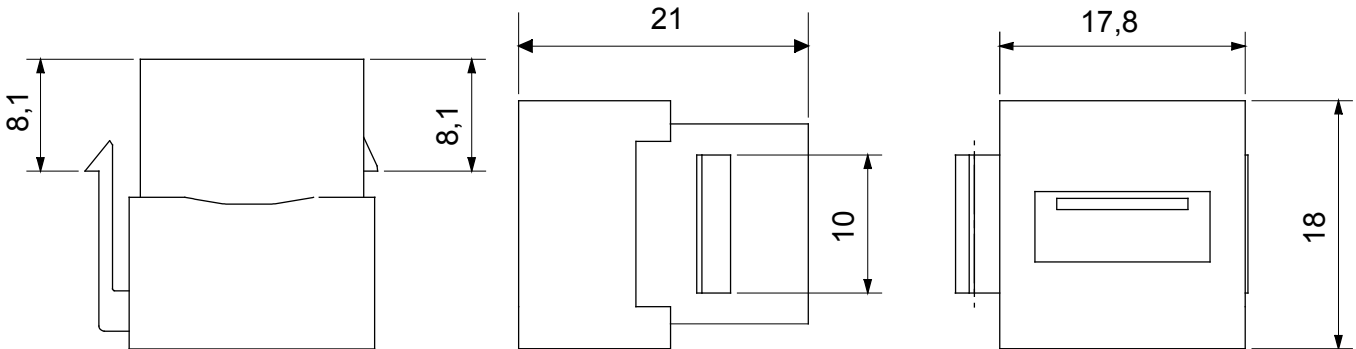

Category	Data socket	Description	USB coupler
Type	Female/Female - A type	Compatibility	Keystone Jack
Material	Technopolymer	Electrocod	3722

DIMENSIONAL

STANDARDS/APPROVALS