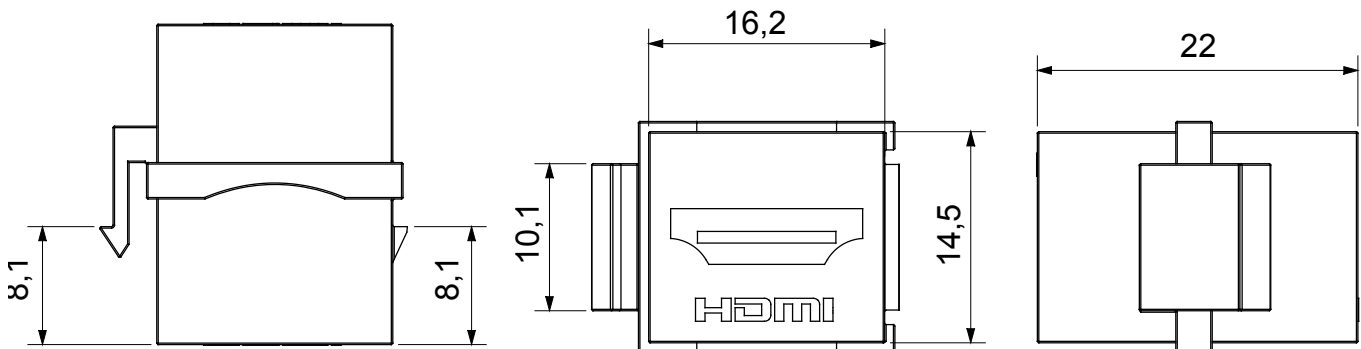

Complete system for the connection and distribution of LAN networks in residential and tertiary areas. The range includes fibre optic solutions, wall panels, floor cabinets and copper wiring products. To wire copper networks, Data Center offers RJ45 connectors and HDMI and USB couplers suitable for Gewiss civil series, permutation cords and UTP and FTP cables, offering installation flexibility and ease of wiring.

Category	Data socket	Description	HDMI coupler
Type	Female/Female	Compatibility	Keystone Jack
Material	Technopolymer	Electrocod	3722

DIMENSIONAL

STANDARDS/APPROVALS