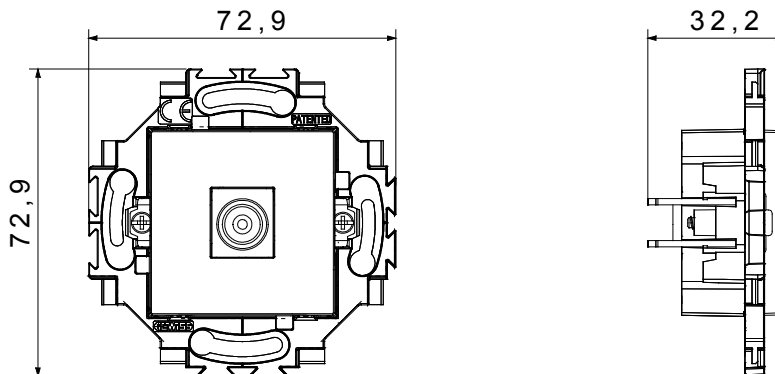

DIMENSIONAL

TECHNICAL SYMBOLOGY

STANDARDS/APPROVALS