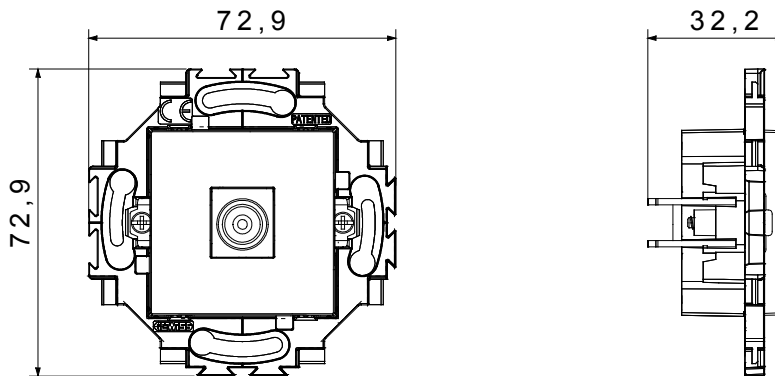

Residential series suitable for installations on round and square boxes, characterised by an elegant appearance and classic shapes. The plates, made of technopolymer in seven colours and with different modularities, from 1 to 5-gang, can be installed in both horizontal and vertical positions. The series, developed around a core of monobloc devices, is available in two colours: white and ivory, both with a glossy finish. Expandable with ChorusSmart modular devices.

Category	TV socket-outlet	Colour	White
Material	Technopolymer	Finishing	Glossy
Description	Direct	Attenuation	0 dB
Fixing	With clutches/Screws	Glow wire test	850 °C
Thermo-pressure with ball	125 °C	Standard	IEC 60169

### DIMENSIONAL