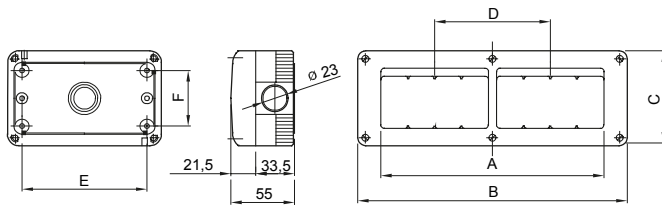

Description	16 modules	Colour	Grey RAL 7035
No. knockout holes Ø23	18 on sides / 4 on the bottom	Type of knockout holes	Removable with tool
IP degree	IP40	Insulation class	II
Mechanical resistance	IK07	Configuration	Module 4 x 4
Compartment pre-arrangement	2	Characteristics	Halogen free
Lid screws	Corrosion-resistant steel	Torque screws tightening	0.8 NM
Outer dim. LxHxD (mm)	429x82x55	Glow Wire Test	650 °C
Thermo-pressure with ball	70 °C	Standard	EN 60670-1
Installation temperature	-25 +60 °C	Electrocod	0212

DIMENSIONAL

Codice	GW 27 005	GW 27 006	GW 27 007	GW 27 008
A	6 (3 MOD. x 2) ORIZZONTALI	8 (4 MOD. x 2) ORIZZONTALI	12 (4 MOD. x 3) ORIZZONTALI	16 (4 MOD. x 4) ORIZZONTALI
B	198	231	330	429
C	82	82	82	82
D	N. 1 PASSO	N. 1 PASSO	N. 2 PASSI	N. 3 PASSI
E	175	208	307	406
F	48	48	48	48