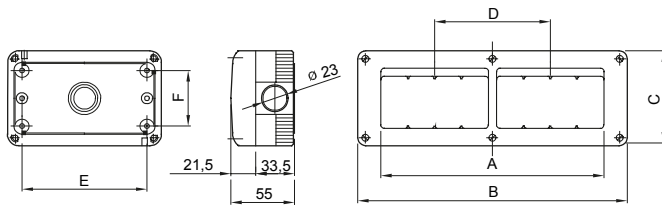

Description	12 modules	Colour	Grey RAL 7035
No. knockout holes Ø23	16 on sides / 3 on the bottom	Type of knockout holes	Removable with tool
IP degree	IP40	Insulation class	II
Mechanical resistance	IK07	Configuration	Module 4 x 3
Compartment pre-arrangement	3	Characteristics	Halogen free
Lid screws	Corrosion-resistant steel	Torque screws tightening	0.8 NM
Outer dim. LxHxD (mm)	330x82x55	Glow Wire Test	650 °C
Thermo-pressure with ball	70 °C	Standard	EN 60670-1
Installation temperature	-25 +60 °C	Electrocod	0212

DIMENSIONAL

Codice	GW 27 005	GW 27 006	GW 27 007	GW 27 008
A	6 (3 MOD. x 2) ORIZZONTALI	8 (4 MOD. x 2) ORIZZONTALI	12 (4 MOD. x 3) ORIZZONTALI	16 (4 MOD. x 4) ORIZZONTALI
B	198	231	330	429
C	82	82	82	82
D	N. 1 PASSO	N. 1 PASSO	N. 2 PASSI	N. 3 PASSI
E	175	208	307	406
F	48	48	48	48