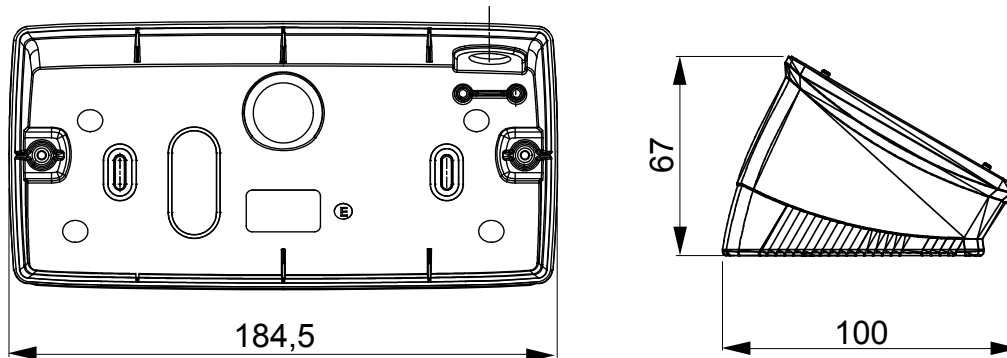

A range of tabletop panels, wall boxes and self-supporting wall enclosures suitable for housing ChorusSmart modular devices. Wall boxes and panels, available in black and white, must be completed with ChorusSmart support and One plates. The self-supporting enclosures, available in grey RAL 7035, are characterised in IP40 and IP55 versions: both have pre-cut knockouts, and the watertight version is also provided with a door with a transparent UV membrane. Self-supporting boxes and enclosures are designed to be fitted with an earth terminal.

Description	6 modules	Colour	Satin black
Support	GW16806	Suitable for plates	ONE
Torque screws tightening	0.8 NM	Outer dim. LxHxD (mm)	181x90x69
Glow wire test	650 °C	Thermo-pressure with ball	70 °C
Standard	EN 60670-1	Electrocod	0122

### DIMENSIONAL