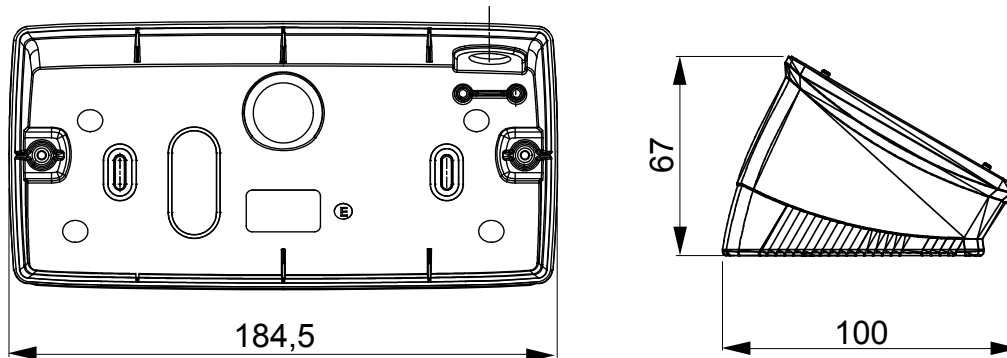

DIMENSIONAL

TECHNICAL SYMBOLOGY

STANDARDS/APPROVALS