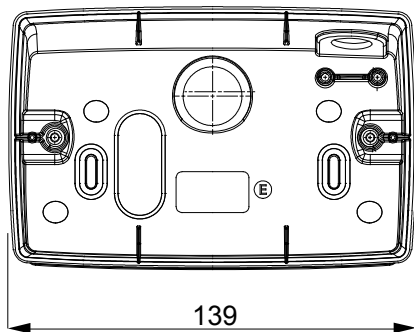

DIMENSIONAL

TECHNICAL SYMBOLOGY

STANDARDS/APPROVALS