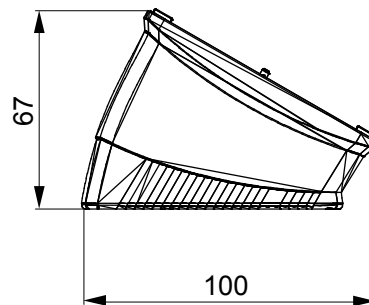

DIMENSIONAL

TECHNICAL SYMBOLOGY

STANDARDS/APPROVALS