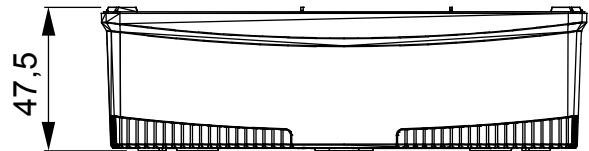

A range of tabletop panels, wall boxes and self-supporting wall enclosures suitable for housing ChorusSmart modular devices. Wall boxes and panels, available in black and white, must be completed with ChorusSmart support and One plates. The self-supporting enclosures, available in grey RAL 7035, are characterised in IP40 and IP55 versions: both have pre-cut knockouts, and the watertight version is also provided with a door with a transparent UV membrane. Self-supporting boxes and enclosures are designed to be fitted with an earth terminal.

Description	2+2 modules	Type	Vertical
Colour	Satin black	Characteristics	Halogen free
Support	GW16822	Suitable for plates	ONE International
Torque screws tightening	0.8 NM	Outer dim. LxHxD (mm)	90x161x46
Glow wire test	650 °C	Thermo-pressure with ball	70 °C
Standard	EN 60670-1	Installation temperature	-5 +60 °C
Electrocod	0110		

### DIMENSIONAL