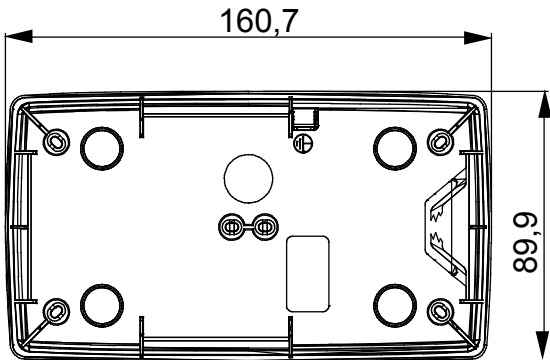

A range of tabletop panels, wall boxes and self-supporting wall enclosures suitable for housing ChorusSmart modular devices. Wall boxes and panels, available in black and white, must be completed with ChorusSmart support and One plates. The self-supporting enclosures, available in grey RAL 7035, are characterised in IP40 and IP55 versions: both have pre-cut knockouts, and the watertight version is also provided with a door with a transparent UV membrane. Self-supporting boxes and enclosures are designed to be fitted with an earth terminal.

Description	2+2 modules	Type	Vertical
Colour	Satin black	Characteristics	Halogen free
Support	GW16822	Suitable for plates	ONE International
Torque screws tightening	0.8 NM	Outer dim. LxHxD (mm)	90x161x46
Glow wire test	650 °C	Thermo-pressure with ball	70 °C
Standard	EN 60670-1	Installation temperature	-5 +60 °C
Electrocod	0110		

### DIMENSIONAL

### TECHNICAL SYMBOLOGY

**GWT**

650 °C

INSTALLATION