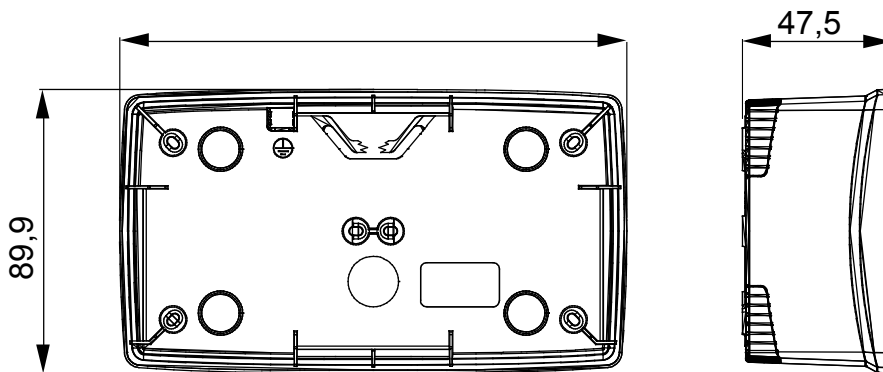

A range of tabletop panels, wall boxes and self-supporting wall enclosures suitable for housing ChorusSmart modular devices. Wall boxes and panels, available in black and white, must be completed with ChorusSmart support and One plates. The self-supporting enclosures, available in grey RAL 7035, are characterised in IP40 and IP55 versions: both have pre-cut knockouts, and the watertight version is also provided with a door with a transparent UV membrane. Self-supporting boxes and enclosures are designed to be fitted with an earth terminal.

Description	2+2 modules	Type	Horizontal
Colour	Satin black	Characteristics	Halogen free
Support	GW16822	Suitable for plates	ONE International
Torque screws tightening	0.8 NM	Outer dim. LxHxD (mm)	161x90x46
Glow wire test	650 °C	Thermo-pressure with ball	70 °C
Standard	EN 60670-1	Installation temperature	-5 +60 °C
Electrocod	0110		

DIMENSIONAL

TECHNICAL SYMBOLOGY

GWT

650 °C

70 °C

INSTALLATION

STANDARDS/APPROVALS