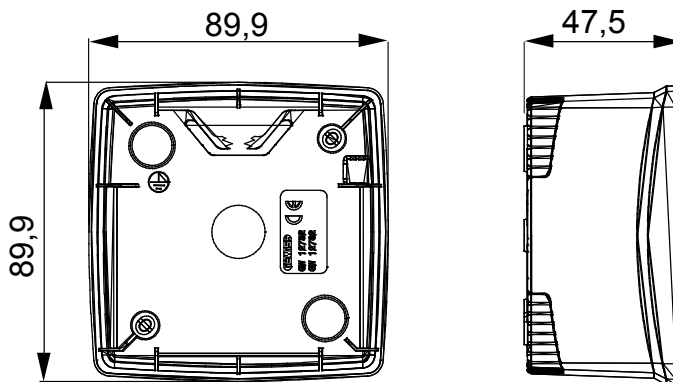

A range of tabletop panels, wall boxes and self-supporting wall enclosures suitable for housing ChorusSmart modular devices. Wall boxes and panels, available in black and white, must be completed with ChorusSmart support and One plates. The self-supporting enclosures, available in grey RAL 7035, are characterised in IP40 and IP55 versions: both have pre-cut knockouts, and the watertight version is also provided with a door with a transparent UV membrane. Self-supporting boxes and enclosures are designed to be fitted with an earth terminal.

Description	2 modules	Colour	Satin black
Characteristics	Halogen free	Support	GW16822
Suitable for plates	ONE International	Torque screws tightening	0.8 NM
Outer dim. LxHxD (mm)	90x90x46	Glow wire test	650 °C
Thermo-pressure with ball	70 °C	Standard	EN 60670-1
Installation temperature	-5 +60 °C	Electrocod	0110

DIMENSIONAL

TECHNICAL SYMBOLOGY

GWT

650 °C

70 °C

INSTALLATION

STANDARDS/APPROVALS