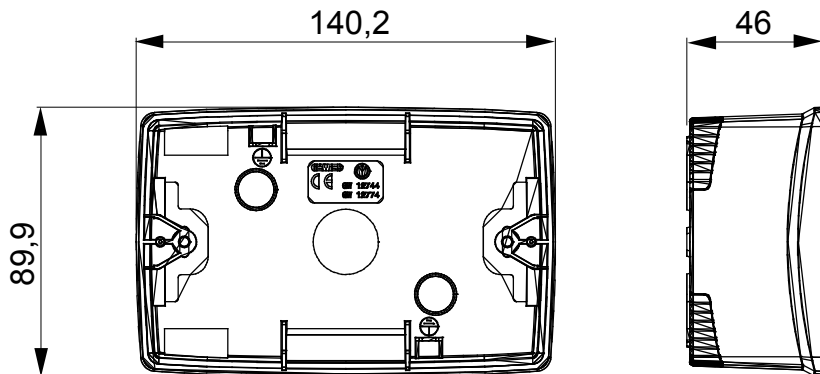

A range of tabletop panels, wall boxes and self-supporting wall enclosures suitable for housing ChorusSmart modular devices. Wall boxes and panels, available in black and white, must be completed with ChorusSmart support and One plates. The self-supporting enclosures, available in grey RAL 7035, are characterised in IP40 and IP55 versions: both have pre-cut knockouts, and the watertight version is also provided with a door with a transparent UV membrane. Self-supporting boxes and enclosures are designed to be fitted with an earth terminal.

Description	4 modules	Colour	Satin black
Characteristics	Halogen free	Support	GW16804
Suitable for plates	ONE	Torque screws tightening	0.8 NM
Outer dim. LxHxD (mm)	140x90x46	Glow wire test	650 °C
Thermo-pressure with ball	70 °C	Standard	EN 60670-1
Installation temperature	-5 +60 °C	Electrocod	0212

DIMENSIONAL

TECHNICAL SYMBOLOGY

GWT

650 °C

70 °C

INSTALLATION

-5 °C

+60 °C