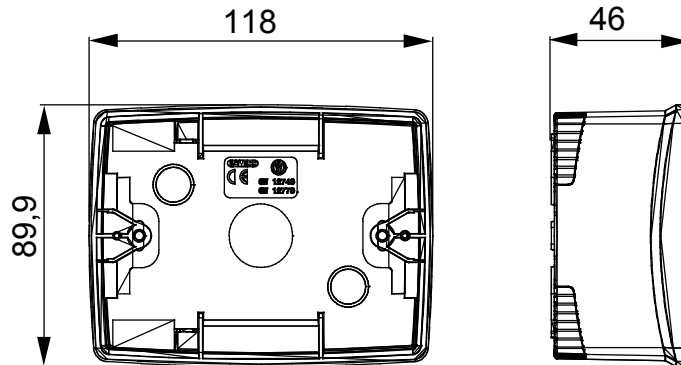

A range of tabletop panels, wall boxes and self-supporting wall enclosures suitable for housing ChorusSmart modular devices. Wall boxes and panels, available in black and white, must be completed with ChorusSmart support and One plates. The self-supporting enclosures, available in grey RAL 7035, are characterised in IP40 and IP55 versions: both have pre-cut knockouts, and the watertight version is also provided with a door with a transparent UV membrane. Self-supporting boxes and enclosures are designed to be fitted with an earth terminal.

Description	3 modules	Colour	Satin black
Characteristics	Halogen free	Support	GW16803
Suitable for plates	ONE	Torque screws tightening	0.8 NM
Outer dim. LxHxD (mm)	118x90x46	Glow wire test	650 °C
Thermo-pressure with ball	70 °C	Standard	EN 60670-1
Installation temperature	-5 +60 °C	Electrocod	0212

DIMENSIONAL

TECHNICAL SYMBOLOGY

GWT

650 °C

70 °C

INSTALLATION

STANDARDS/APPROVALS