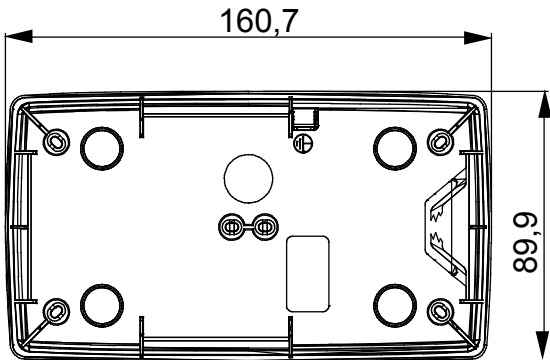

A range of tabletop panels, wall boxes and self-supporting wall enclosures suitable for housing ChorusSmart modular devices. Wall boxes and panels, available in black and white, must be completed with ChorusSmart support and One plates. The self-supporting enclosures, available in grey RAL 7035, are characterised in IP40 and IP55 versions: both have pre-cut knockouts, and the watertight version is also provided with a door with a transparent UV membrane. Self-supporting boxes and enclosures are designed to be fitted with an earth terminal.

Description	2+2 modules	Type	Vertical
Colour	Satin white	Characteristics	Halogen free
Support	GW16822	Suitable for plates	ONE International
Torque screws tightening	0.8 NM	Outer dim. LxHxD (mm)	90x161x46
Glow wire test	650 °C	Thermo-pressure with ball	70 °C
Standard	EN 60670-1	Installation temperature	-5 +60 °C
Electrocod	0110		

### DIMENSIONAL

### TECHNICAL SYMBOLOGY

**GWT**

650 °C

INSTALLATION