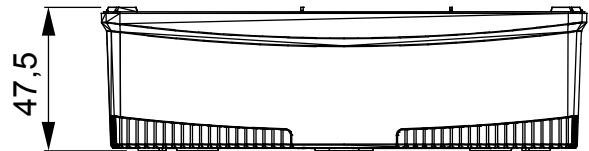

A range of tabletop panels, wall boxes and self-supporting wall enclosures suitable for housing ChorusSmart modular devices. Wall boxes and panels, available in black and white, must be completed with ChorusSmart support and One plates. The self-supporting enclosures, available in grey RAL 7035, are characterised in IP40 and IP55 versions: both have pre-cut knockouts, and the watertight version is also provided with a door with a transparent UV membrane. Self-supporting boxes and enclosures are designed to be fitted with an earth terminal.

Description	2+2 modules	Type	Vertical
Colour	Satin white	Characteristics	Halogen free
Support	GW16822	Suitable for plates	ONE International
Torque screws tightening	0.8 NM	Outer dim. LxHxD (mm)	90x161x46
Glow wire test	650 °C	Thermo-pressure with ball	70 °C
Standard	EN 60670-1	Installation temperature	-5 +60 °C
Electrocod	0110		

### DIMENSIONAL