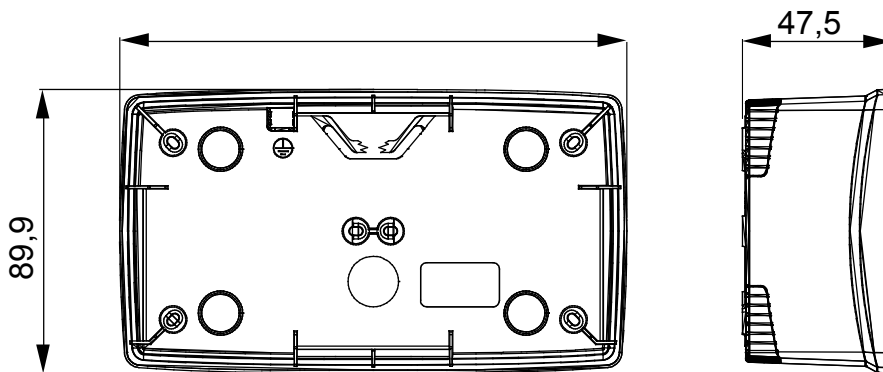

A range of tabletop panels, wall boxes and self-supporting wall enclosures suitable for housing ChorusSmart modular devices. Wall boxes and panels, available in black and white, must be completed with ChorusSmart support and One plates. The self-supporting enclosures, available in grey RAL 7035, are characterised in IP40 and IP55 versions: both have pre-cut knockouts, and the watertight version is also provided with a door with a transparent UV membrane. Self-supporting boxes and enclosures are designed to be fitted with an earth terminal.

Description	2+2 modules	Type	Horizontal
Colour	Satin white	Characteristics	Halogen free
Support	GW16822	Suitable for plates	ONE International
Torque screws tightening	0.8 NM	Outer dim. LxHxD (mm)	161x90x46
Glow wire test	650 °C	Thermo-pressure with ball	70 °C
Standard	EN 60670-1	Installation temperature	-5 +60 °C
Electrocod	0110		

DIMENSIONAL

TECHNICAL SYMBOLOGY

GWT

650 °C

70 °C

INSTALLATION

min

max