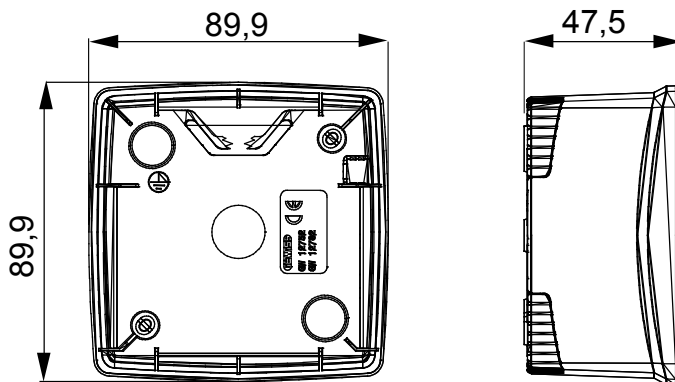

A range of tabletop panels, wall boxes and self-supporting wall enclosures suitable for housing ChorusSmart modular devices. Wall boxes and panels, available in black and white, must be completed with ChorusSmart support and One plates. The self-supporting enclosures, available in grey RAL 7035, are characterised in IP40 and IP55 versions: both have pre-cut knockouts, and the watertight version is also provided with a door with a transparent UV membrane. Self-supporting boxes and enclosures are designed to be fitted with an earth terminal.

Description	2 modules	Colour	Satin white
Characteristics	Halogen free	Support	GW16822
Suitable for plates	ONE International	Torque screws tightening	0.8 NM
Outer dim. LxHxD (mm)	90x90x46	Glow wire test	650 °C
Thermo-pressure with ball	70 °C	Standard	EN 60670-1
Installation temperature	-5 +60 °C	Electrocod	0110

### DIMENSIONAL

### TECHNICAL SYMBOLOGY

**GWT**

650 °C

70 °C

INSTALLATION