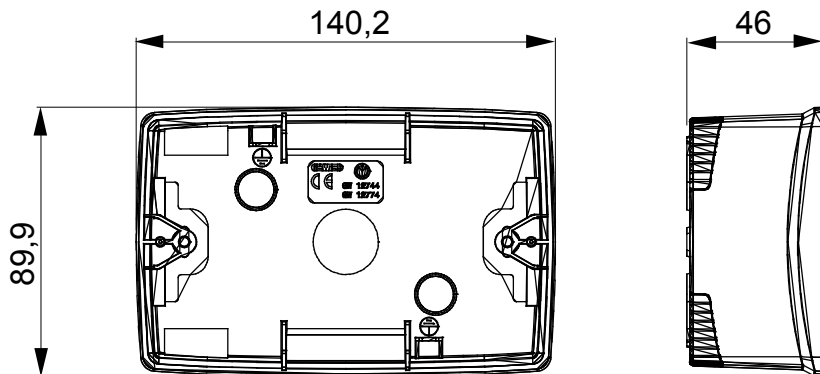

A range of tabletop panels, wall boxes and self-supporting wall enclosures suitable for housing ChorusSmart modular devices. Wall boxes and panels, available in black and white, must be completed with ChorusSmart support and One plates. The self-supporting enclosures, available in grey RAL 7035, are characterised in IP40 and IP55 versions: both have pre-cut knockouts, and the watertight version is also provided with a door with a transparent UV membrane. Self-supporting boxes and enclosures are designed to be fitted with an earth terminal.

Description	4 modules	Colour	Satin white
Characteristics	Halogen free	Support	GW16804
Suitable for plates	ONE	Torque screws tightening	0.8 NM
Outer dim. LxHxD (mm)	140x90x46	Glow wire test	650 °C
Thermo-pressure with ball	70 °C	Standard	EN 60670-1
Installation temperature	-5 +60 °C	Electrocod	0212

DIMENSIONAL

TECHNICAL SYMBOLOGY

GWT

650 °C

70 °C

INSTALLATION

min

max