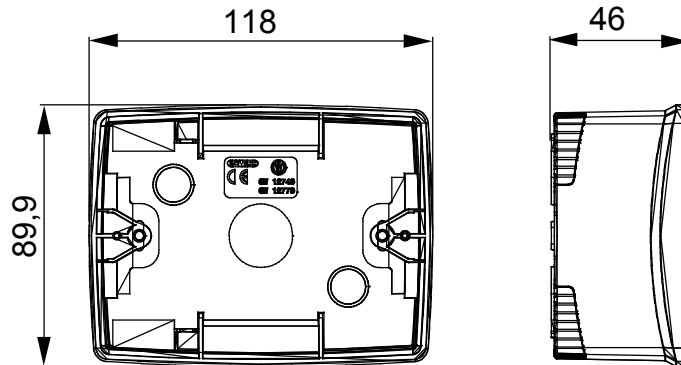

A range of tabletop panels, wall boxes and self-supporting wall enclosures suitable for housing ChorusSmart modular devices. Wall boxes and panels, available in black and white, must be completed with ChorusSmart support and One plates. The self-supporting enclosures, available in grey RAL 7035, are characterised in IP40 and IP55 versions: both have pre-cut knockouts, and the watertight version is also provided with a door with a transparent UV membrane. Self-supporting boxes and enclosures are designed to be fitted with an earth terminal.

Description	3 modules	Colour	Satin white
Characteristics	Halogen free	Support	GW16803
Suitable for plates	ONE	Torque screws tightening	0.8 NM
Outer dim. LxHxD (mm)	118x90x46	Glow wire test	650 °C
Thermo-pressure with ball	70 °C	Standard	EN 60670-1
Installation temperature	-5 +60 °C	Electrocod	0212

DIMENSIONAL

TECHNICAL SYMBOLOGY

GWT

650 °C

INSTALLATION

STANDARDS/APPROVALS