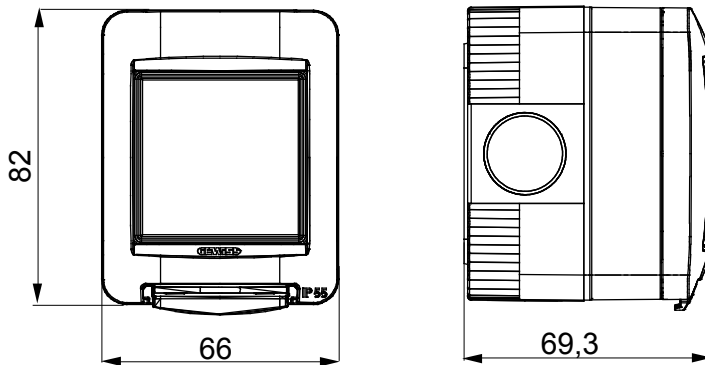

A range of tabletop panels, wall boxes and self-supporting wall enclosures suitable for housing ChorusSmart modular devices. Wall boxes and panels, available in black and white, must be completed with ChorusSmart support and One plates. The self-supporting enclosures, available in grey RAL 7035, are characterised in IP40 and IP55 versions: both have pre-cut knockouts, and the watertight version is also provided with a door with a transparent UV membrane. Self-supporting boxes and enclosures are designed to be fitted with an earth terminal.

Description	2 modules	Colour	Grey RAL 7035
No. knockout holes Ø23	3 on sides / 1 on the bottom	N. holes Ø 23 with cable gland	1
Type of knockout holes	Removable with tool	IP degree	IP55
Insulation class	II	Mechanical resistance	IK07
Lid screws	Stainless steel	Torque screws tightening	0.8 NM
Outer dim. LxHxD (mm)	66x82x69	Glow wire test	650 °C
Thermo-pressure with ball	70 °C	Standard	EN 60670-1
Installation temperature	-25 +60 °C	Electrocod	0212

### DIMENSIONAL

### TECHNICAL SYMBOLOGY

**IP**

IP55

**IK**

IK07

**GWT**

650 °C

70 °C