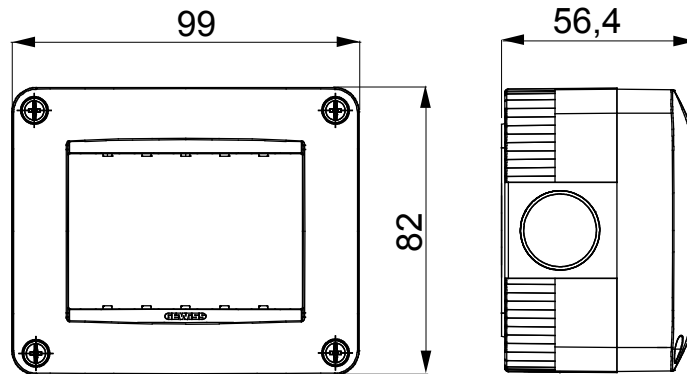

A range of tabletop panels, wall boxes and self-supporting wall enclosures suitable for housing ChorusSmart modular devices. Wall boxes and panels, available in black and white, must be completed with ChorusSmart support and One plates. The self-supporting enclosures, available in grey RAL 7035, are characterised in IP40 and IP55 versions: both have pre-cut knockouts, and the watertight version is also provided with a door with a transparent UV membrane. Self-supporting boxes and enclosures are designed to be fitted with an earth terminal.

Description	3 modules	Colour	Grey RAL 7035
No. knockout holes Ø23	3 on sides / 1 on the bottom	N. holes Ø 23 with cable gland	1
Type of knockout holes	Removable with tool	IP degree	IP40
Insulation class	II	Mechanical resistance	IK07
Lid screws	Corrosion-resistant steel	Torque screws tightening	0.8 NM
Outer dim. LxHxD (mm)	99x82x56	Glow wire test	650 °C
Thermo-pressure with ball	70 °C	Standard	EN 60670-1
Installation temperature	-25 +60 °C	Electrocod	0212

DIMENSIONAL

TECHNICAL SYMBOLOGY

IP

IP40

IK

IK07

GWT

650 °C