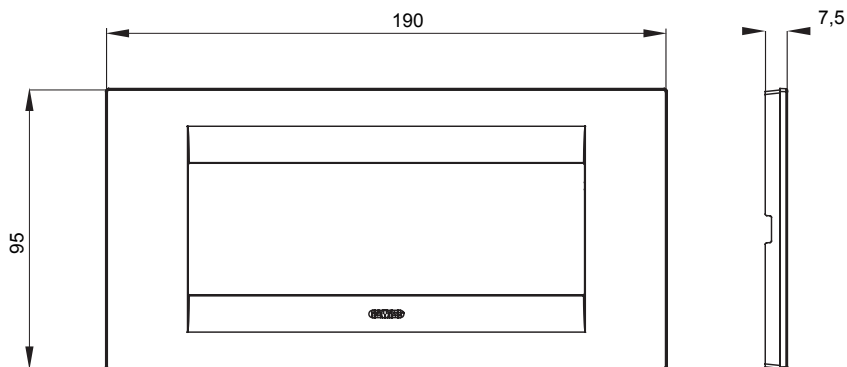

Range of ChoruSmart domestic series plates, made in a wide variety of shapes, colours, materials and finishes. It includes five different shapes (ONE, GEO, EGO, LUX, ICE and ICE Touch) for rectangular boxes with a capacity of up to 12 modules and three different shapes (ONE International, GEO International and LUX International) suitable for round/square boxes, both single and combined in horizontal or vertical configurations, with a capacity of 2 up to 2+2+2+2 modules. All ChoruSmart domestic series plates use the same supports, without the need for additional adapters. The range also includes blank plates, watertight IP55 plates and contour plates.

Family	GEO	Description	6 modules
Colour	Gold	Material	Technopolymer
Finishing	Opaque finish	For support codes	GW16806
Glow wire test	650 °C	Thermo-pressure with ball	70 °C
Standard	EN 60669-1	Electrocod	0110

### DIMENSIONAL