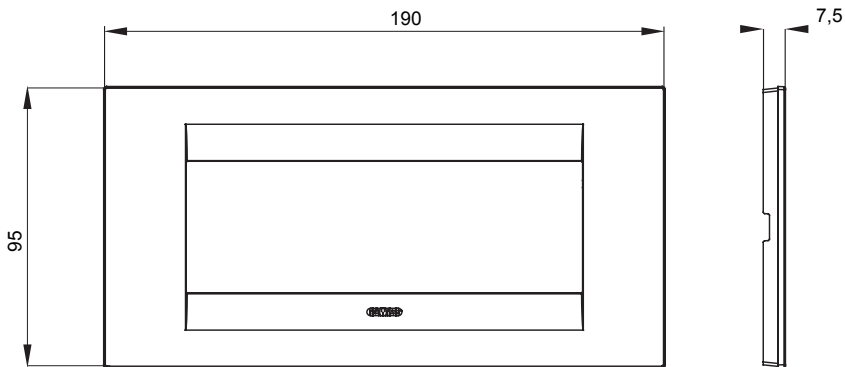

DIMENSIONAL

TECHNICAL SYMBOLOGY

STANDARDS/APPROVALS