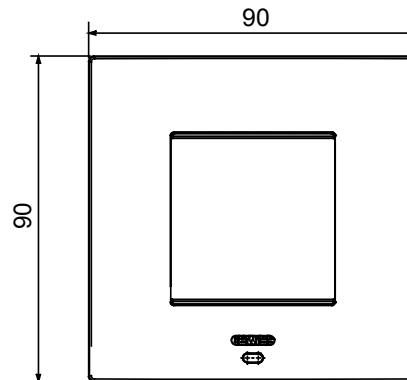

Smart plate can be used with Home Gateway for "CONNECTED SMART HOME" solutions. The EGO SMART plates integrate with the connected devices of the ChoruSmart system, they go beyond pure aesthetics and become an element of interaction with the user. The plates communicate with the other connected devices and, using RGB perimeter LED strips and a graphic display, can communicate operating statuses and any alarms detected by the smart functions that control the home to the user. The traditional EGO SMART and EGO plates can be used in the same system as they are designed to blend in perfectly.

Colour	Gold	Description	2 modules
For support codes	GW16821N, GW16822N	Power supply	Via one of the suitable connected devices installed within it or via dedicated power supply unit GWA1700
Standard	2014/35/EU, 2014/30/EU, 2011/65/EU + 2015/863, EN 62368-1, EN 55032, EN 55035, EN IEC 63000	Working temperature	-5 + +45 °C
Relative humidity (non-condensative)	Max 93%	IP degree	IP20
Functions	System information/status with messages on the display and notifications by RGB LED strips.	Material	Painted technopolymer
Finishing	Opaque finish	Glow wire test	650 °C
Thermo-pressure with ball	70 °C	Family	EGO SMART
User interface	The plate is equipped with a dot-matrix display and RGB LED strips		

DIMENSIONAL

TECHNICAL SYMBOLOGY

IP

IP20

650 °C

70 °C

STANDARDS/APPROVALS

**UK
CA**