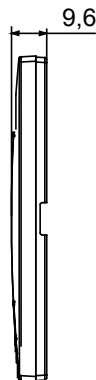

Smart plate can be used with Home Gateway for "CONNECTED SMART HOME" solutions. The EGO SMART plates integrate with the connected devices of the ChoruSmart system, they go beyond pure aesthetics and become an element of interaction with the user. The plates communicate with the other connected devices and, using RGB perimeter LED strips and a graphic display, can communicate operating statuses and any alarms detected by the smart functions that control the home to the user. The traditional EGO SMART and EGO plates can be used in the same system as they are designed to blend in perfectly.

Colour	Gold	Description	2 modules
For support codes	GW16821N, GW16822N	Power supply	Via one of the suitable connected devices installed within it or via dedicated power supply unit GWA1700
Standard	2014/35/EU, 2014/30/EU, 2011/65/EU + 2015/863, EN 62368-1, EN 55032, EN 55035, EN IEC 63000	Working temperature	-5 + +45 °C
Relative humidity (non-condensative)	Max 93%	IP degree	IP20
Functions	System information/status with messages on the display and notifications by RGB LED strips.	Material	Painted technopolymer
Finishing	Opaque finish	Glow wire test	650 °C
Thermo-pressure with ball	70 °C	Family	EGO SMART
User interface	The plate is equipped with a dot-matrix display and RGB LED strips		

DIMENSIONAL

TECHNICAL SYMBOLOGY

IP

IP20

650 °C

70 °C

STANDARDS/APPROVALS

**UK
CA**