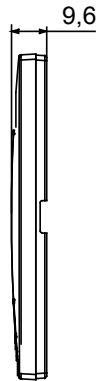

Smart plate can be used with Home Gateway for "CONNECTED SMART HOME" solutions. The EGO SMART plates integrate with the connected devices of the ChoruSmart system, they go beyond pure aesthetics and become an element of interaction with the user. The plates communicate with the other connected devices and, using RGB perimeter LED strips and a graphic display, can communicate operating statuses and any alarms detected by the smart functions that control the home to the user. The traditional EGO SMART and EGO plates can be used in the same system as they are designed to blend in perfectly.

Colour	Satin white	Description	2 modules
For support codes	GW16821N, GW16822N	Power supply	Via one of the suitable connected devices installed within it or via dedicated power supply unit GWA1700
Standard	2014/35/EU, 2014/30/EU, 2011/65/EU + 2015/863, EN 62368-1, EN 55032, EN 55035, EN IEC 63000	Working temperature	-5 ÷ +45 °C
Relative humidity (non-condensative)	Max 93%	IP degree	IP20
Functions	System information/status with messages on the display and notifications by RGB LED strips.	Material	Painted technopolymer
Finishing	Opaque finish	Glow wire test	650 °C
Thermo-pressure with ball	70 °C	Family	EGO SMART
User interface	The plate is equipped with a dot-matrix display and RGB LED strips		

### DIMENSIONAL

### TECHNICAL SYMBOLOGY

**IP**

IP20

**GWT**

650 °C

70 °C