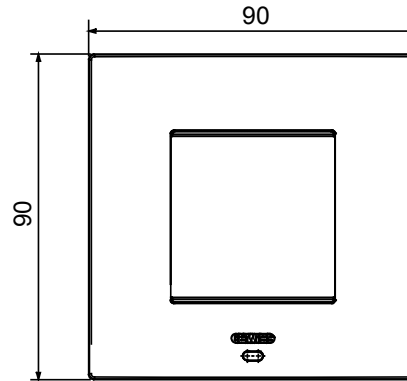

Colour	Satin white	Description	2 modules
For support codes	GW16821N, GW16822N	Power supply	Via one of the suitable connected devices installed within it or via dedicated power supply unit GWA1700
Standard	2014/35/EU, 2014/30/EU, 2011/65/EU + 2015/863, EN 62368-1, EN 55032, EN 55035, EN IEC 63000	Working temperature	-5 ÷ +45 °C
Relative humidity (non-condensative)	Max 93%	IP degree	IP20
Functions	System information/status with messages on the display and notifications by RGB LED strips.	Material	Painted technopolymer
Finishing	Opaque finish	Glow wire test	650 °C
Thermo-pressure with ball	70 °C	Family	EGO SMART
User interface	The plate is equipped with a dot-matrix display and RGB LED strips		

### DIMENSIONAL

### TECHNICAL SYMBOLOGY

**IP**

IP20

**GWT**

650 °C

70 °C