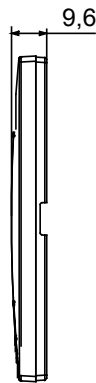

Smart plate can be used with Home Gateway for "CONNECTED SMART HOME" solutions. The EGO SMART plates integrate with the connected devices of the ChoruSmart system, they go beyond pure aesthetics and become an element of interaction with the user. The plates communicate with the other connected devices and, using RGB perimeter LED strips and a graphic display, can communicate operating statuses and any alarms detected by the smart functions that control the home to the user. The traditional EGO SMART and EGO plates can be used in the same system as they are designed to blend in perfectly.

Colour	Magnetic gray	Description	2 modules
For support codes	GW16821N, GW16822N	Power supply	Via one of the suitable connected devices installed within it or via dedicated power supply unit GWA1700
Standard	2014/35/EU, 2014/30/EU, 2011/65/EU + 2015/863, EN 62368-1, EN 55032, EN 55035, EN IEC 63000	Working temperature	-5 + +45 °C
Relative humidity (non-condensative)	Max 93%	IP degree	IP20
Functions	System information/status with messages on the display and notifications by RGB LED strips.	Material	Painted technopolymer
Finishing	Opaque finish	Glow wire test	650 °C
Thermo-pressure with ball	70 °C	Family	EGO SMART
User interface	The plate is equipped with a dot-matrix display and RGB LED strips		

### DIMENSIONAL

### TECHNICAL SYMBOLOGY

**IP**

IP20

**GWT**

650 °C

70 °C