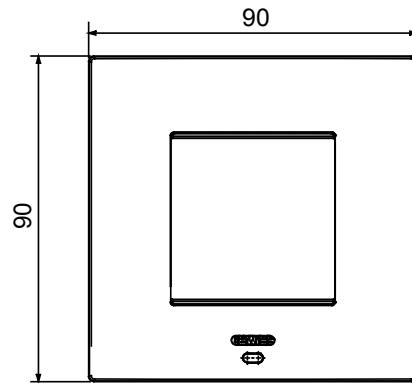

Colour	Magnetic gray	Description	2 modules
For support codes	GW16821N, GW16822N	Power supply	Via one of the suitable connected devices installed within it or via dedicated power supply unit GWA1700
Standard	2014/35/EU, 2014/30/EU, 2011/65/EU + 2015/863, EN 62368-1, EN 55032, EN 55035, EN IEC 63000	Working temperature	-5 + +45 °C
Relative humidity (non-condensative)	Max 93%	IP degree	IP20
Functions	System information/status with messages on the display and notifications by RGB LED strips.	Material	Painted technopolymer
Finishing	Opaque finish	Glow wire test	650 °C
Thermo-pressure with ball	70 °C	Family	EGO SMART
User interface	The plate is equipped with a dot-matrix display and RGB LED strips		

### DIMENSIONAL

### TECHNICAL SYMBOLOGY

**IP**

IP20

**GWT**

650 °C

70 °C