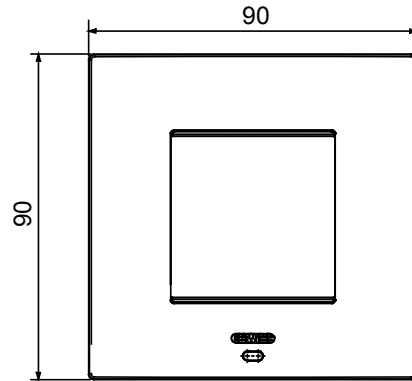

Colour	Dark sand	Description	2 modules
For support codes	GW16821N, GW16822N	Power supply	Via one of the suitable connected devices installed within it or via dedicated power supply unit GWA1700
Standard	2014/35/EU, 2014/30/EU, 2011/65/EU + 2015/863, EN 62368-1, EN 55032, EN 55035, EN IEC 63000	Working temperature	-5 ÷ +45 °C
Relative humidity (non-condensative)	Max 93%	IP degree	IP20
Functions	System information/status with messages on the display and notifications by RGB LED strips.	Material	Painted technopolymer
Finishing	Opaque finish	Glow wire test	650 °C
Thermo-pressure with ball	70 °C	Family	EGO SMART
User interface	The plate is equipped with a dot-matrix display and RGB LED strips		

### DIMENSIONAL

### TECHNICAL SYMBOLOGY

**IP**

IP20

**GWT**

650 °C

70 °C