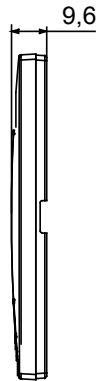

Smart plate can be used with Home Gateway for "CONNECTED SMART HOME" solutions. The EGO SMART plates integrate with the connected devices of the ChoruSmart system, they go beyond pure aesthetics and become an element of interaction with the user. The plates communicate with the other connected devices and, using RGB perimeter LED strips and a graphic display, can communicate operating statuses and any alarms detected by the smart functions that control the home to the user. The traditional EGO SMART and EGO plates can be used in the same system as they are designed to blend in perfectly.

Colour	Dark sand	Description	2 modules
For support codes	GW16821N, GW16822N	Power supply	Via one of the suitable connected devices installed within it or via dedicated power supply unit GWA1700
Standard	2014/35/EU, 2014/30/EU, 2011/65/EU + 2015/863, EN 62368-1, EN 55032, EN 55035, EN IEC 63000	Working temperature	-5 ÷ +45 °C
Relative humidity (non-condensative)	Max 93%	IP degree	IP20
Functions	System information/status with messages on the display and notifications by RGB LED strips.	Material	Painted technopolymer
Finishing	Opaque finish	Glow wire test	650 °C
Thermo-pressure with ball	70 °C	Family	EGO SMART
User interface	The plate is equipped with a dot-matrix display and RGB LED strips		

### DIMENSIONAL

### TECHNICAL SYMBOLOGY

**IP**

IP20

**GWT**

650 °C

70 °C