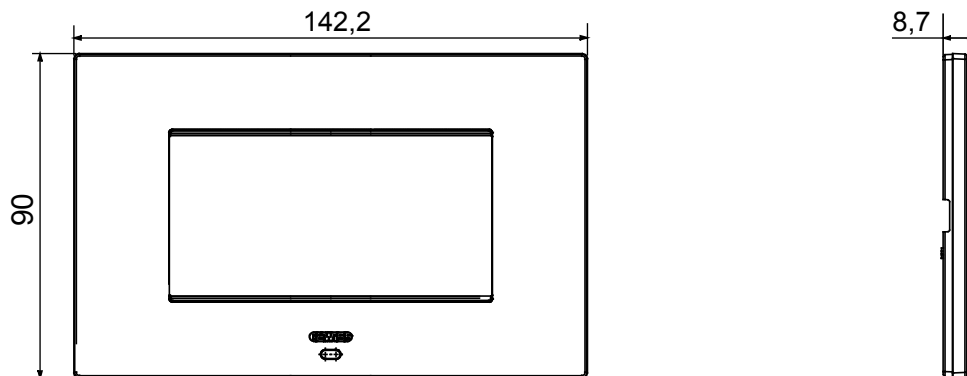

Smart plate can be used with Home Gateway for "CONNECTED SMART HOME" solutions. The EGO SMART plates integrate with the connected devices of the ChoruSmart system, they go beyond pure aesthetics and become an element of interaction with the user. The plates communicate with the other connected devices and, using RGB perimeter LED strips and a graphic display, can communicate operating statuses and any alarms detected by the smart functions that control the home to the user. The traditional EGO SMART and EGO plates can be used in the same system as they are designed to blend in perfectly.

Colour	Gold	Description	4 modules
For support codes	GW16804N	Power supply	Via one of the suitable connected devices installed within it or via dedicated power supply unit GWA1700
Standard	2014/35/EU, 2014/30/EU, 2011/65/EU + 2015/863, EN 62368-1, EN 55032, EN 55035, EN IEC 63000	Working temperature	-5 ÷ +45 °C
Relative humidity (non-condensative)	Max 93%	IP degree	IP20
Functions	System information/status with messages on the display and notifications by RGB LED strips.	Material	Painted technopolymer
Finishing	Opaque finish	Glow wire test	650 °C
Thermo-pressure with ball	70 °C	Family	EGO SMART
User interface	The plate is equipped with a dot-matrix display and RGB LED strips		

DIMENSIONAL

TECHNICAL SYMBOLOGY

IP

IP20

GWT

650 °C

70 °C

STANDARDS/APPROVALS