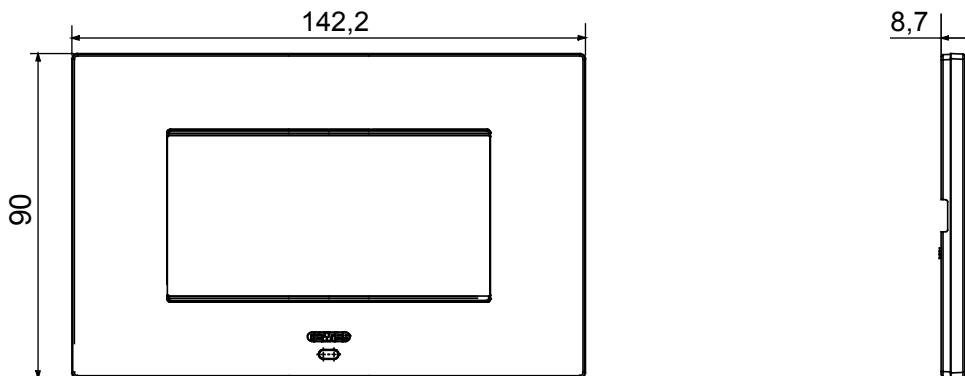

Smart plate can be used with Home Gateway for "CONNECTED SMART HOME" solutions. The EGO SMART plates integrate with the connected devices of the ChoruSmart system, they go beyond pure aesthetics and become an element of interaction with the user. The plates communicate with the other connected devices and, using RGB perimeter LED strips and a graphic display, can communicate operating statuses and any alarms detected by the smart functions that control the home to the user. The traditional EGO SMART and EGO plates can be used in the same system as they are designed to blend in perfectly.

Colour	Satin white	Description	4 modules
For support codes	GW16804N	Power supply	Via one of the suitable connected devices installed within it or via dedicated power supply unit GWA1700
Standard	2014/35/EU, 2014/30/EU, 2011/65/EU + 2015/863, EN 62368-1, EN 55032, EN 55035, EN IEC 63000	Working temperature	-5 ÷ +45 °C
Relative humidity (non-condensative)	Max 93%	IP degree	IP20
Functions	System information/status with messages on the display and notifications by RGB LED strips.	Material	Painted technopolymer
Finishing	Opaque finish	Glow wire test	650 °C
Thermo-pressure with ball	70 °C	Family	EGO SMART
User interface	The plate is equipped with a dot-matrix display and RGB LED strips		

### DIMENSIONAL

### TECHNICAL SYMBOLOGY

**IP**

IP20

**GWT**

650 °C

70 °C