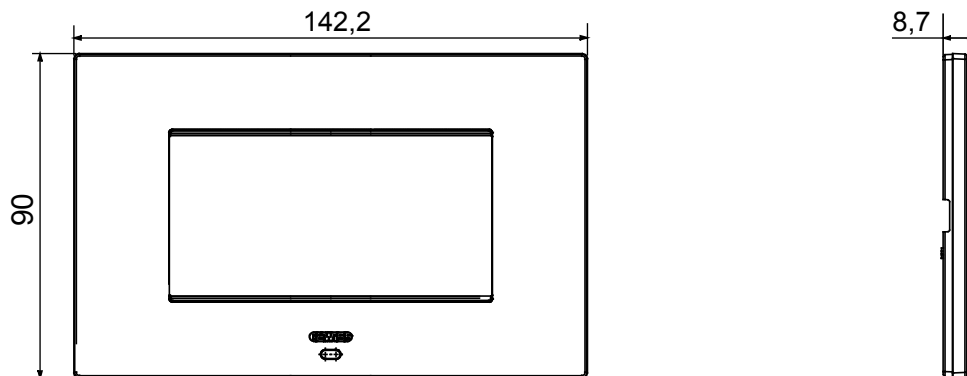

Smart plate can be used with Home Gateway for "CONNECTED SMART HOME" solutions. The EGO SMART plates integrate with the connected devices of the ChoruSmart system, they go beyond pure aesthetics and become an element of interaction with the user. The plates communicate with the other connected devices and, using RGB perimeter LED strips and a graphic display, can communicate operating statuses and any alarms detected by the smart functions that control the home to the user. The traditional EGO SMART and EGO plates can be used in the same system as they are designed to blend in perfectly.

Colour	Natural satin beige	Description	4 modules
For support codes	GW16804N	Power supply	Via one of the suitable connected devices installed within it or via dedicated power supply unit GWA1700
Standard	2014/35/EU, 2014/30/EU, 2011/65/EU + 2015/863, EN 62368-1, EN 55032, EN 55035, EN IEC 63000	Working temperature	-5 ÷ +45 °C
Relative humidity (non-condensative)	Max 93%	IP degree	IP20
Functions	System information/status with messages on the display and notifications by RGB LED strips.	Material	Painted technopolymer
Finishing	Opaque finish	Glow wire test	650 °C
Thermo-pressure with ball	70 °C	Family	EGO SMART
User interface	The plate is equipped with a dot-matrix display and RGB LED strips		

### DIMENSIONAL

### TECHNICAL SYMBOLOGY

**IP**

IP20

650 °C

70 °C