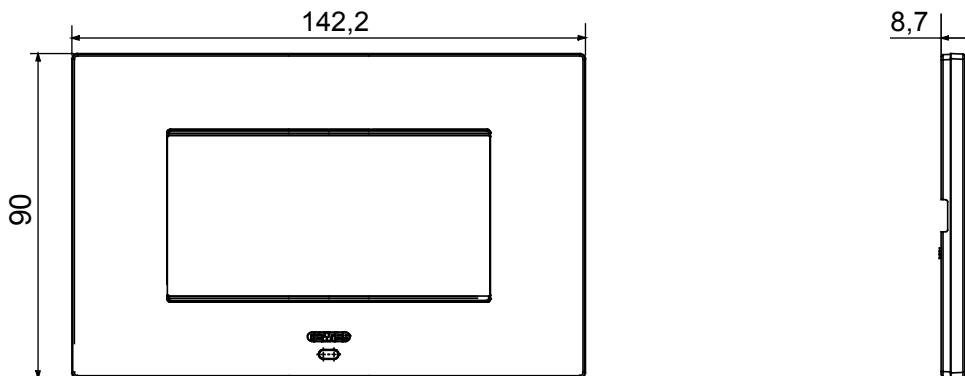

Smart plate can be used with Home Gateway for "CONNECTED SMART HOME" solutions. The EGO SMART plates integrate with the connected devices of the ChoruSmart system, they go beyond pure aesthetics and become an element of interaction with the user. The plates communicate with the other connected devices and, using RGB perimeter LED strips and a graphic display, can communicate operating statuses and any alarms detected by the smart functions that control the home to the user. The traditional EGO SMART and EGO plates can be used in the same system as they are designed to blend in perfectly.

Colour	Dark sand	Description	4 modules
For support codes	GW16804N	Power supply	Via one of the suitable connected devices installed within it or via dedicated power supply unit GWA1700
Standard	2014/35/EU, 2014/30/EU, 2011/65/EU + 2015/863, EN 62368-1, EN 55032, EN 55035, EN IEC 63000	Working temperature	-5 ÷ +45 °C
Relative humidity (non-condensative)	Max 93%	IP degree	IP20
Functions	System information/status with messages on the display and notifications by RGB LED strips.	Material	Painted technopolymer
Finishing	Opaque finish	Glow wire test	650 °C
Thermo-pressure with ball	70 °C	Family	EGO SMART
User interface	The plate is equipped with a dot-matrix display and RGB LED strips		

DIMENSIONAL

TECHNICAL SYMBOLOGY

IP

IP20

650 °C

70 °C

STANDARDS/APPROVALS

**UK
CA**