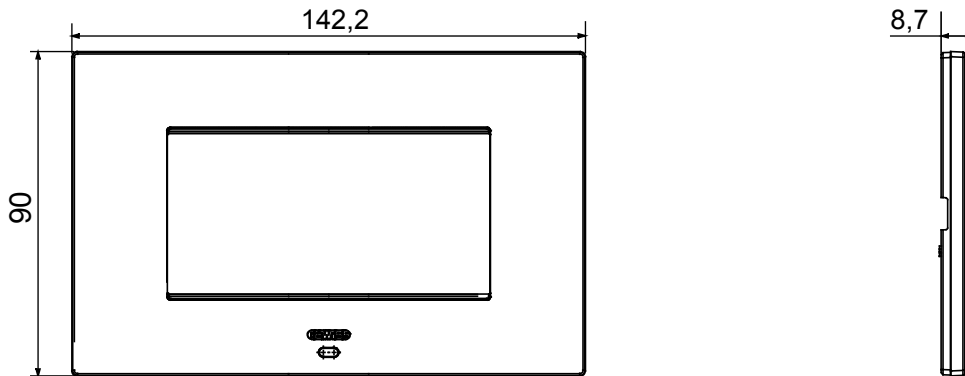

Smart plate can be used with Home Gateway for "CONNECTED SMART HOME" solutions. The EGO SMART plates integrate with the connected devices of the ChoruSmart system, they go beyond pure aesthetics and become an element of interaction with the user. The plates communicate with the other connected devices and, using RGB perimeter LED strips and a graphic display, can communicate operating statuses and any alarms detected by the smart functions that control the home to the user. The traditional EGO SMART and EGO plates can be used in the same system as they are designed to blend in perfectly.

Colour	Satin black	Description	4 modules
For support codes	GW16804N	Power supply	Via one of the suitable connected devices installed within it or via dedicated power supply unit GWA1700
Standard	2014/35/EU, 2014/30/EU, 2011/65/EU + 2015/863, EN 62368-1, EN 55032, EN 55035, EN IEC 63000	Working temperature	-5 ÷ +45 °C
Relative humidity (non-condensative)	Max 93%	IP degree	IP20
Functions	System information/status with messages on the display and notifications by RGB LED strips.	Material	Painted technopolymer
Finishing	Opaque finish	Glow wire test	650 °C
Thermo-pressure with ball	70 °C	Family	EGO SMART
User interface	The plate is equipped with a dot-matrix display and RGB LED strips		

DIMENSIONAL

TECHNICAL SYMBOLOGY

IP

IP20

GWT

650 °C

70 °C

STANDARDS/APPROVALS