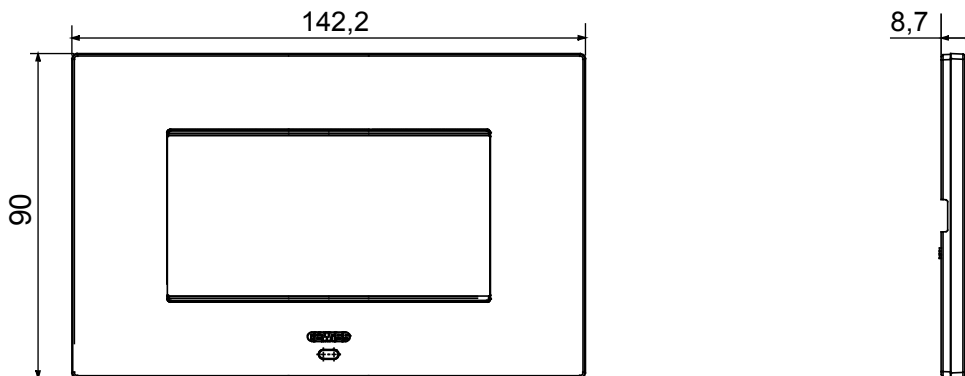

Smart plate can be used with Home Gateway for "CONNECTED SMART HOME" solutions. The EGO SMART plates integrate with the connected devices of the ChoruSmart system, they go beyond pure aesthetics and become an element of interaction with the user. The plates communicate with the other connected devices and, using RGB perimeter LED strips and a graphic display, can communicate operating statuses and any alarms detected by the smart functions that control the home to the user. The traditional EGO SMART and EGO plates can be used in the same system as they are designed to blend in perfectly.

Colour	Satin black	Description	4 modules
For support codes	GW16804N	Power supply	Via one of the suitable connected devices installed within it or via dedicated power supply unit GWA1700
Standard	2014/35/EU, 2014/30/EU, 2011/65/EU + 2015/863, EN 62368-1, EN 55032, EN 55035, EN IEC 63000	Working temperature	-5 ÷ +45 °C
Relative humidity (non-condensative)	Max 93%	IP degree	IP20
Functions	System information/status with messages on the display and notifications by RGB LED strips.	Material	Painted technopolymer
Finishing	Opaque finish	Glow wire test	650 °C
Thermo-pressure with ball	70 °C	Family	EGO SMART
User interface	The plate is equipped with a dot-matrix display and RGB LED strips		

DIMENSIONAL

TECHNICAL SYMBOLOGY

IP

IP20

650 °C

70 °C

STANDARDS/APPROVALS

**UK
CA**